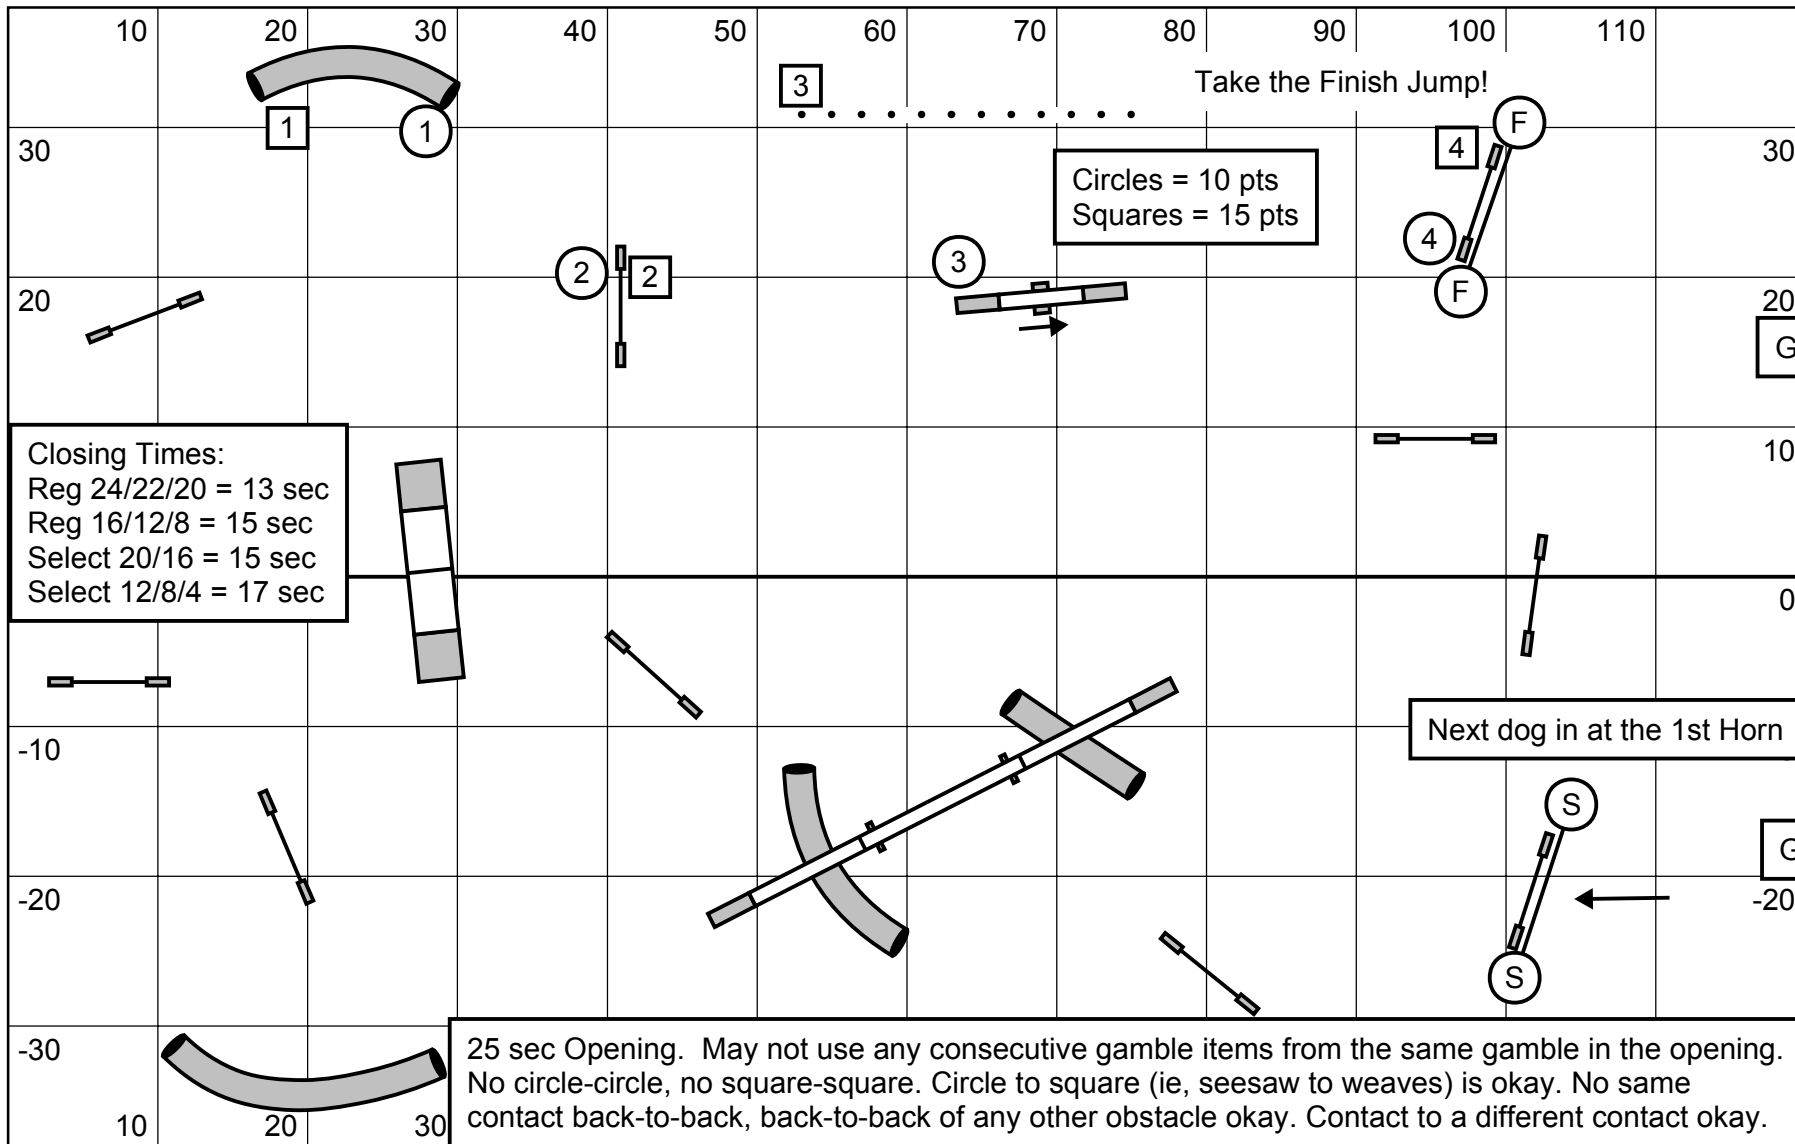

2022 Northeast UKI US Classic
The Agility Facility - Ledyard, CT
Course Design by: Ashley Anderson
Sunday May 15, 2022

Pentathlon Gamblers

course map is an approximation

Timer / Scribe

Gate