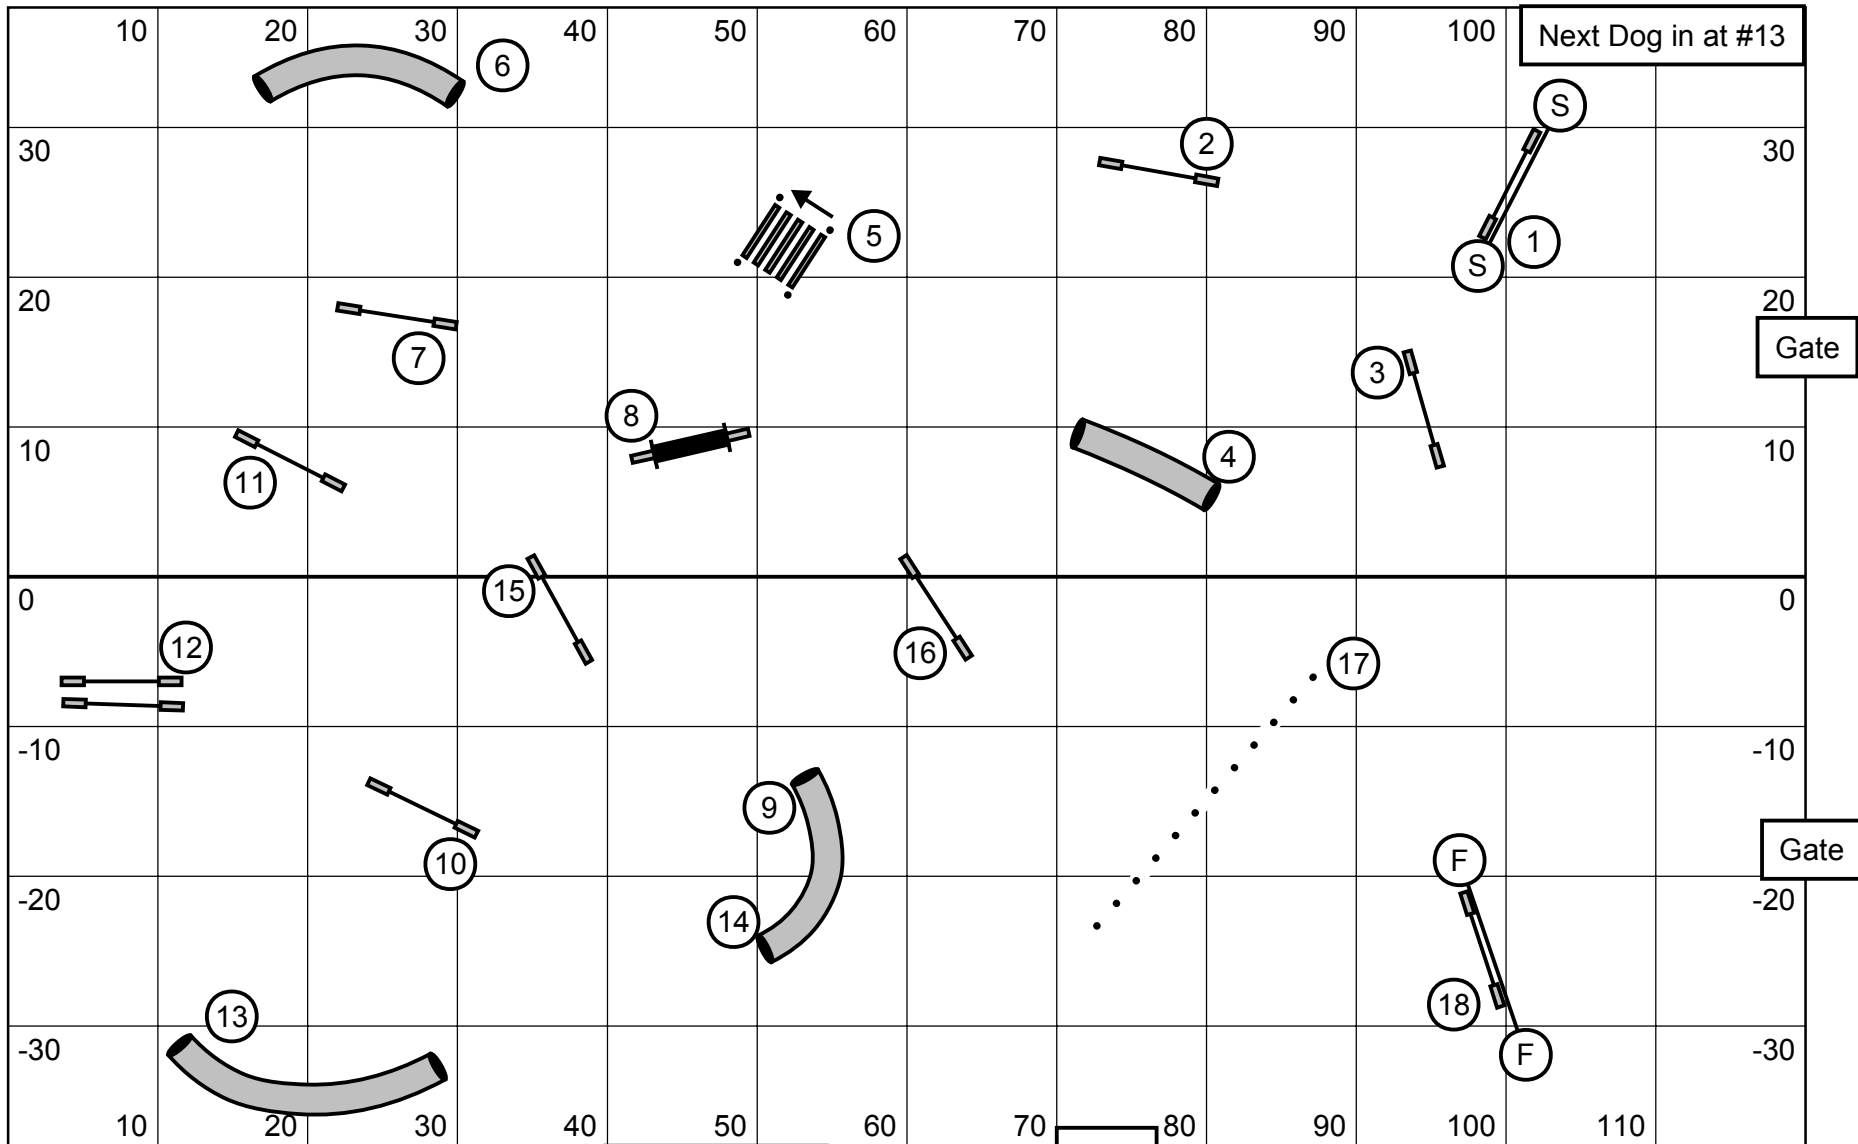

# Biathlon Agility

course map is an approximation

Timer / Scribe

Gate

Next Dog in at #11

2022 Northeast UKI US Classic  
 The Agility Facility - Ledyard, CT  
 Course Design by: Ashley Anderson  
 Sunday May 15, 2022

# Biathlon Jumping

course map is an approximation

Timer / Scribe

Gate

2022 Northeast UKI US Classic  
 The Agility Facility - Ledyard, CT  
 Course Design by: Ashley Anderson  
 Sunday May 15, 2022

# Pentathlon Speedstakes Final

course map is an approximation

Timer / Scribe

Gate