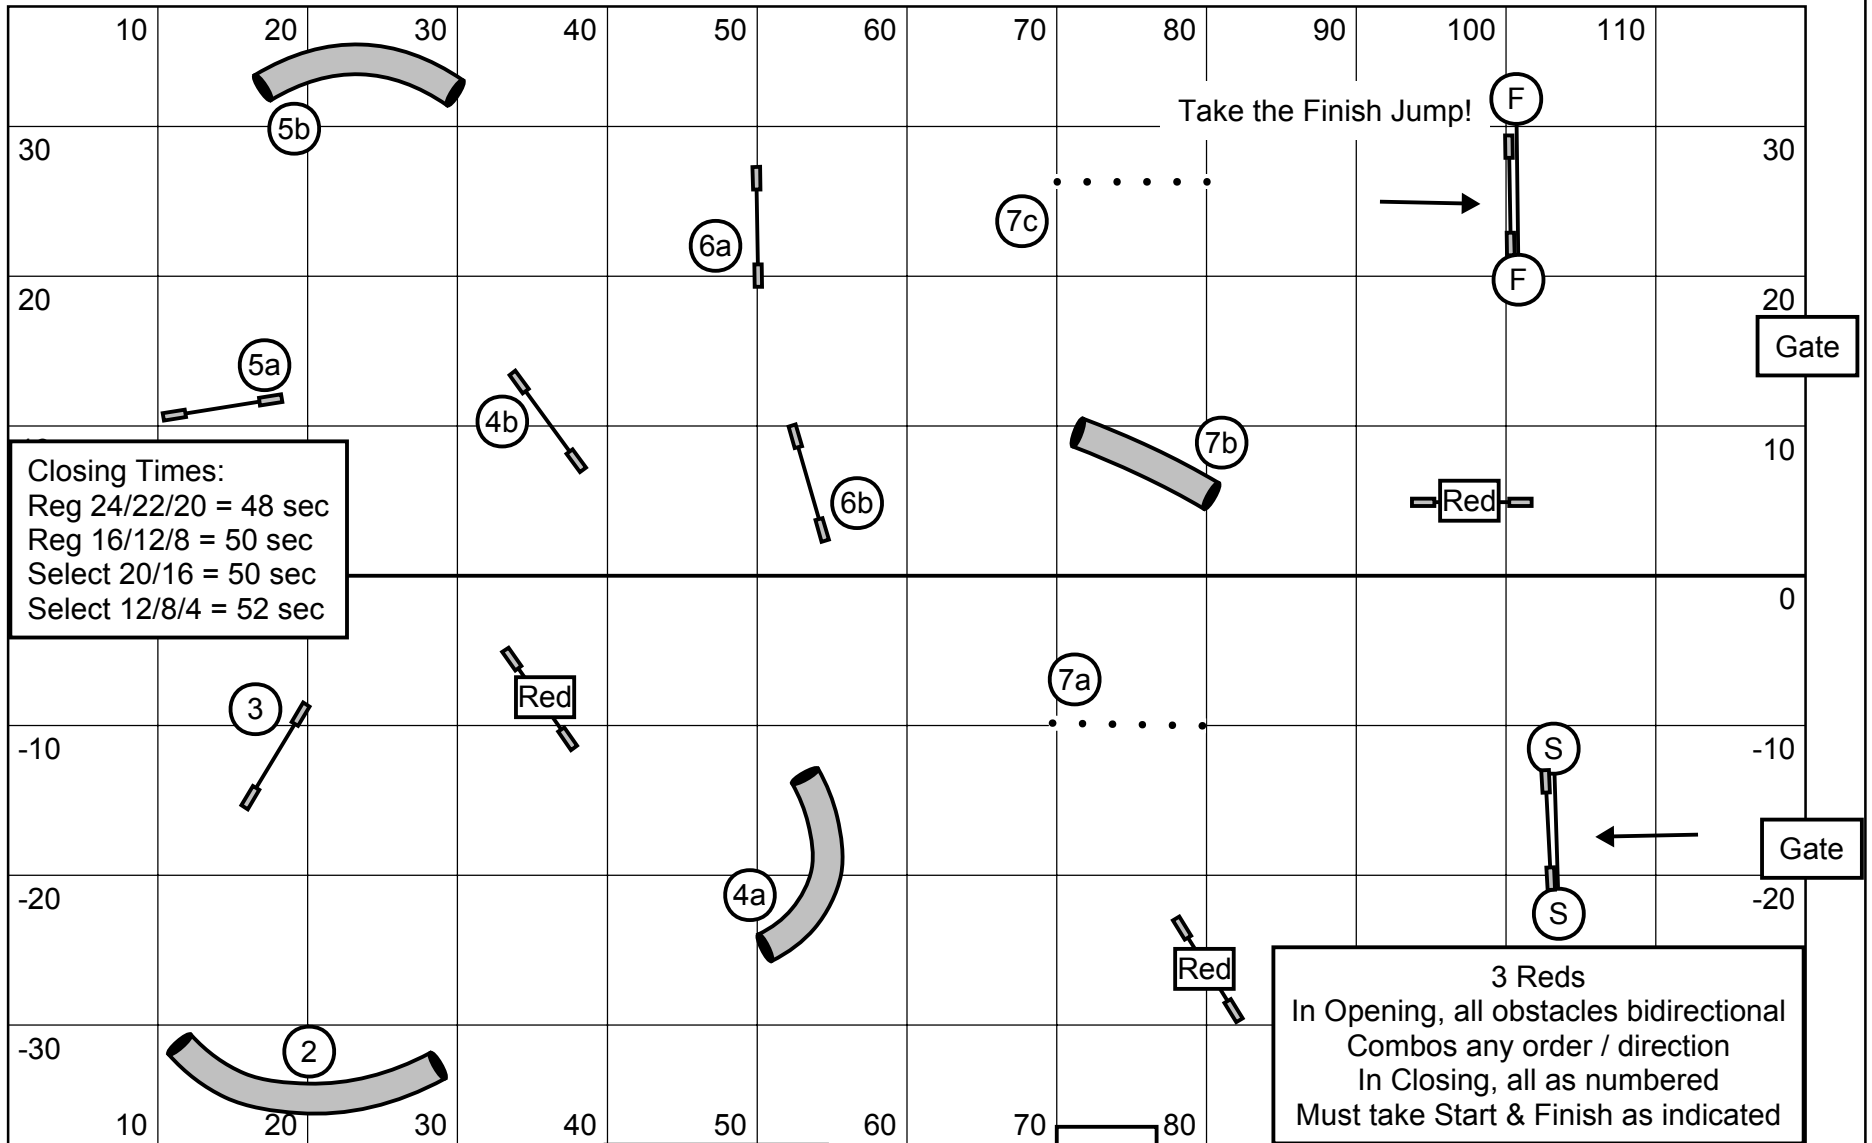

2022 Northeast UKI US Classic
The Agility Facility - Ledyard, CT
Course Design by: Ashley Anderson
Sunday May 15, 2022

Pentathlon Snooker

course map is an approximation

Timer / Scribe

Gate