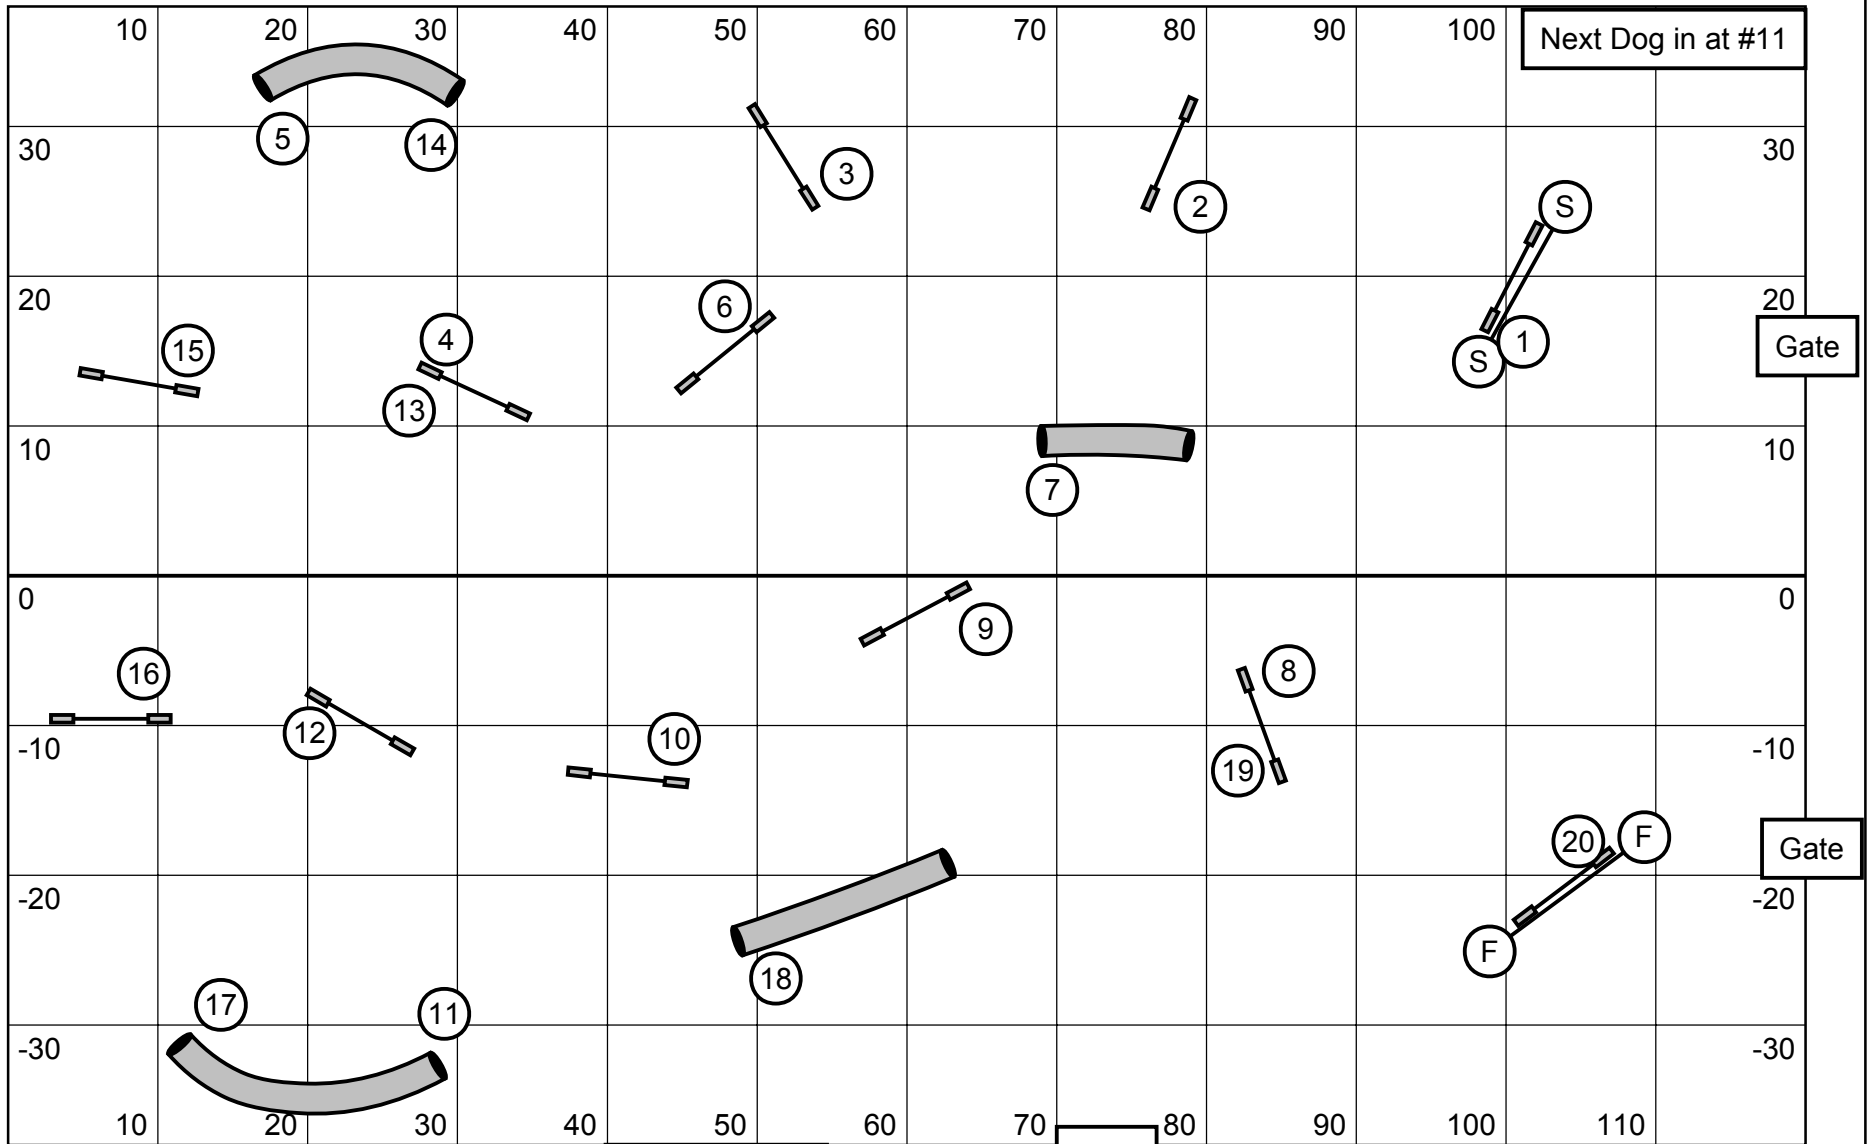

# Pentathlon Speedstakes Final

course map is an approximation

Timer / Scribe

Gate