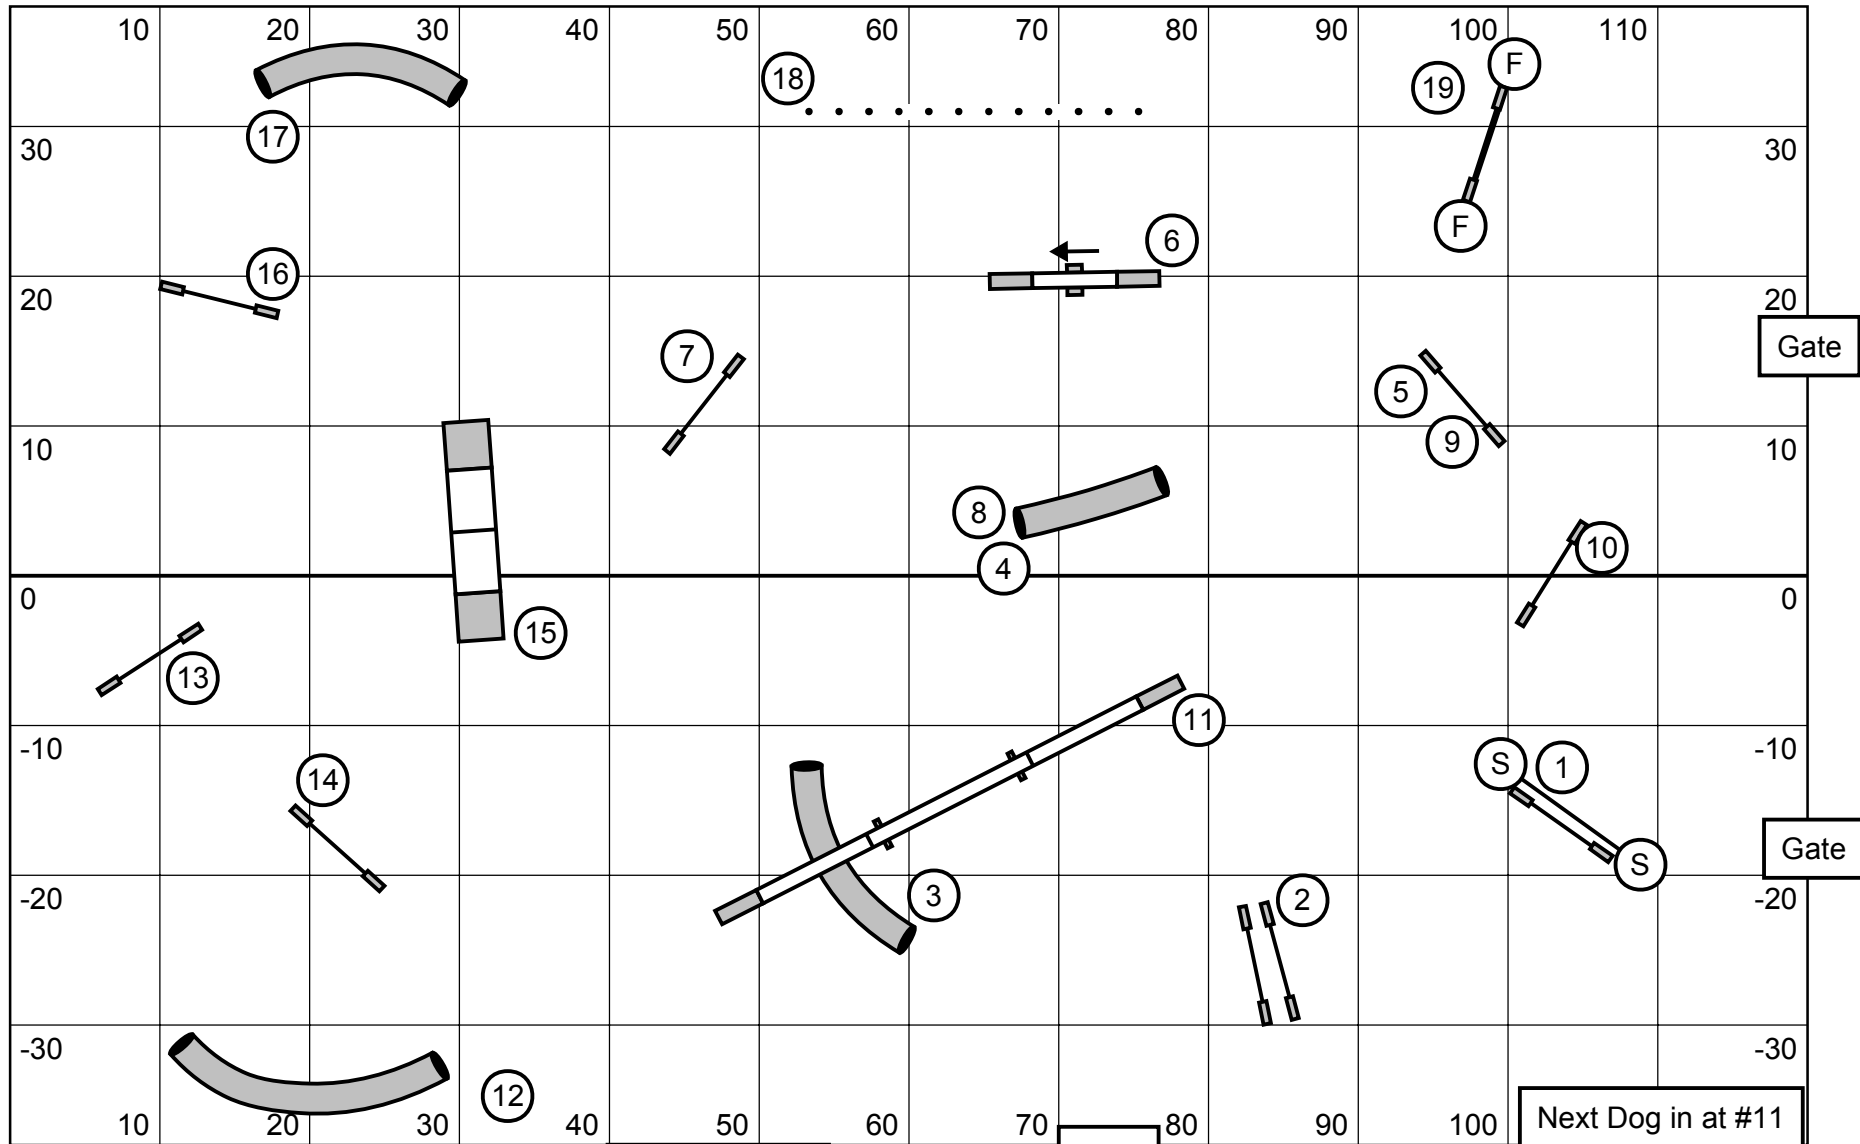

# Biathlon Agility

course map is an approximation

Timer / Scribe

Gate

Next Dog in at #11

2022 Northeast UKI US Classic  
 The Agility Facility - Ledyard, CT  
 Course Design by: Ashley Anderson  
 Sunday May 15, 2022

# Pentathlon Gamblers

course map is an approximation

Timer / Scribe

Gate

2022 Northeast UKI US Classic  
 The Agility Facility - Ledyard, CT  
 Course Design by: Ashley Anderson  
 Sunday May 15, 2022

# Pentathlon Snooker

course map is an approximation

Timer / Scribe

Gate

2022 Northeast UKI US Classic  
 The Agility Facility - Ledyard, CT  
 Course Design by: Ashley Anderson  
 Sunday May 15, 2022

# Pentathlon Speedstakes Final

course map is an approximation

Timer / Scribe

Gate