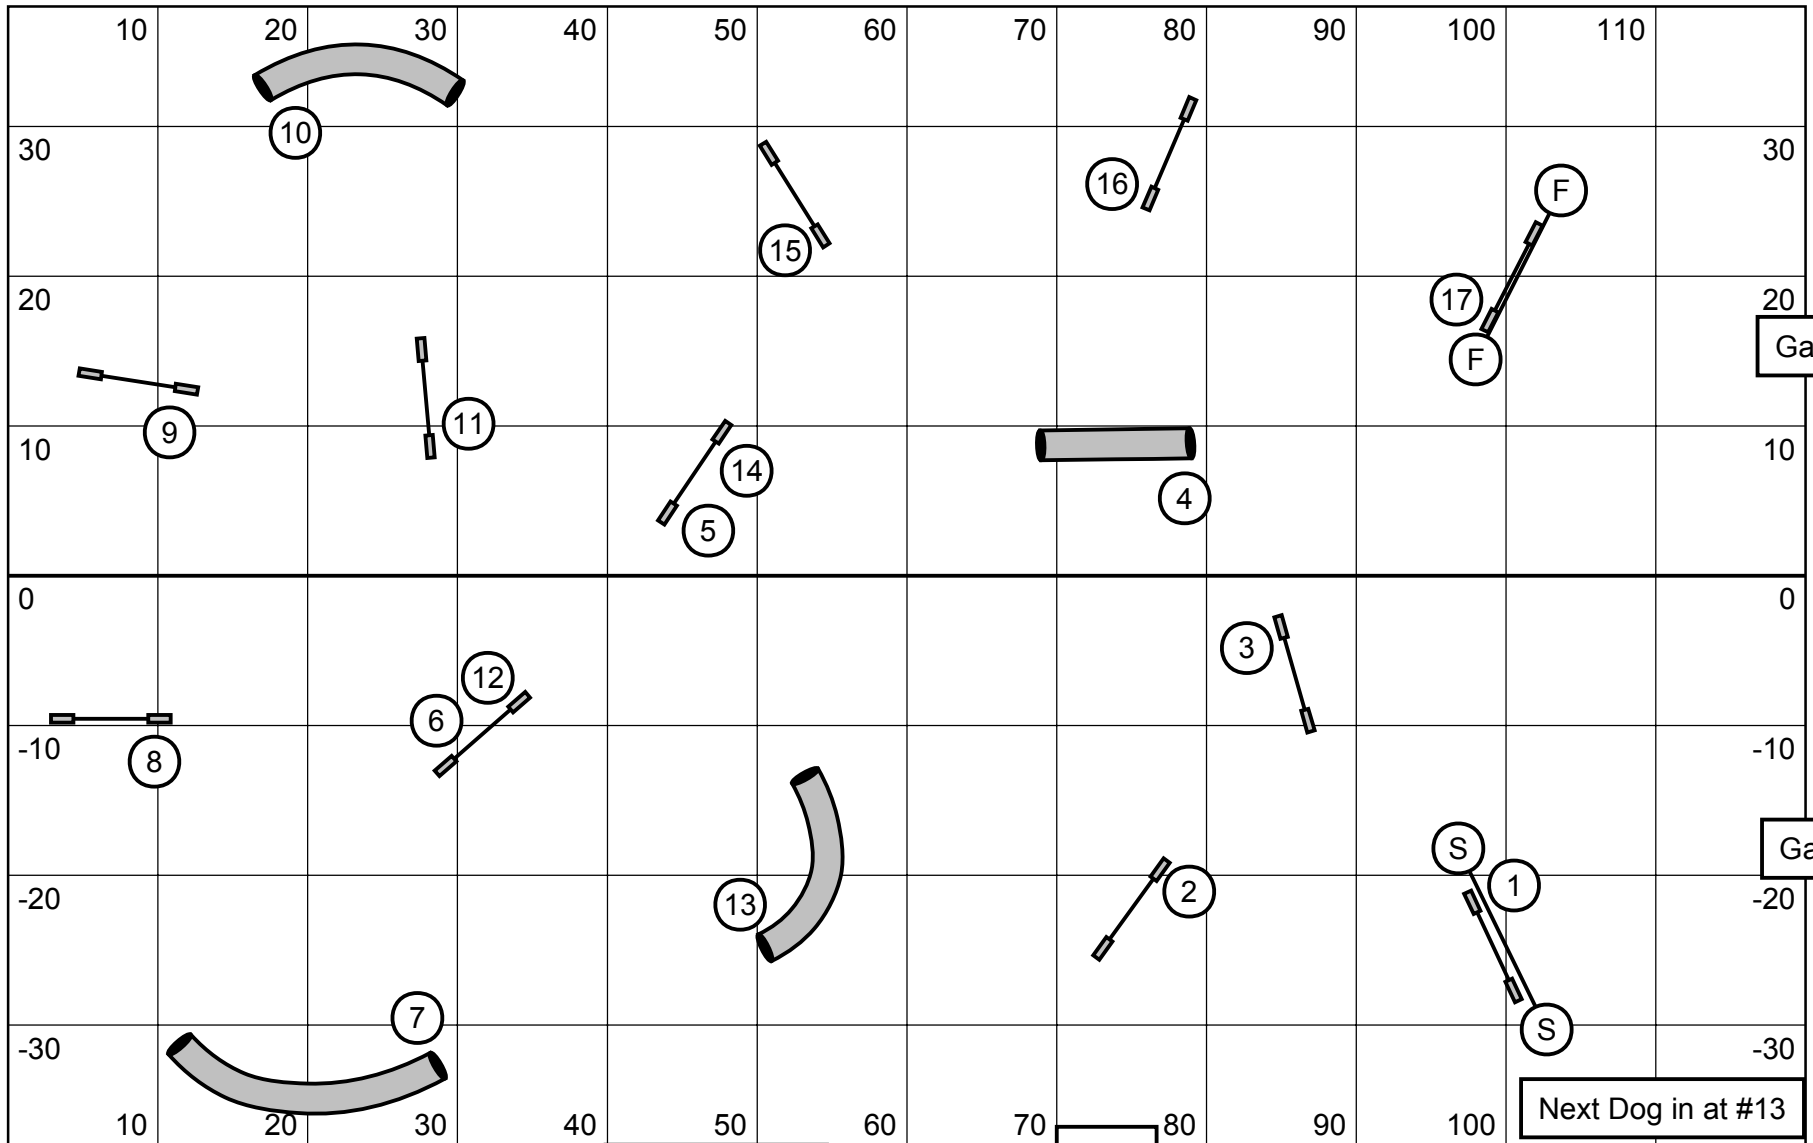

2022 Northeast UKI US Classic
The Agility Facility - Ledyard, CT
Course Design by: Ashley Anderson
Sunday May 15, 2022

Consolation Speedstakes

course map is an approximation

Timer / Scribe

Gate

Next Dog in at #13