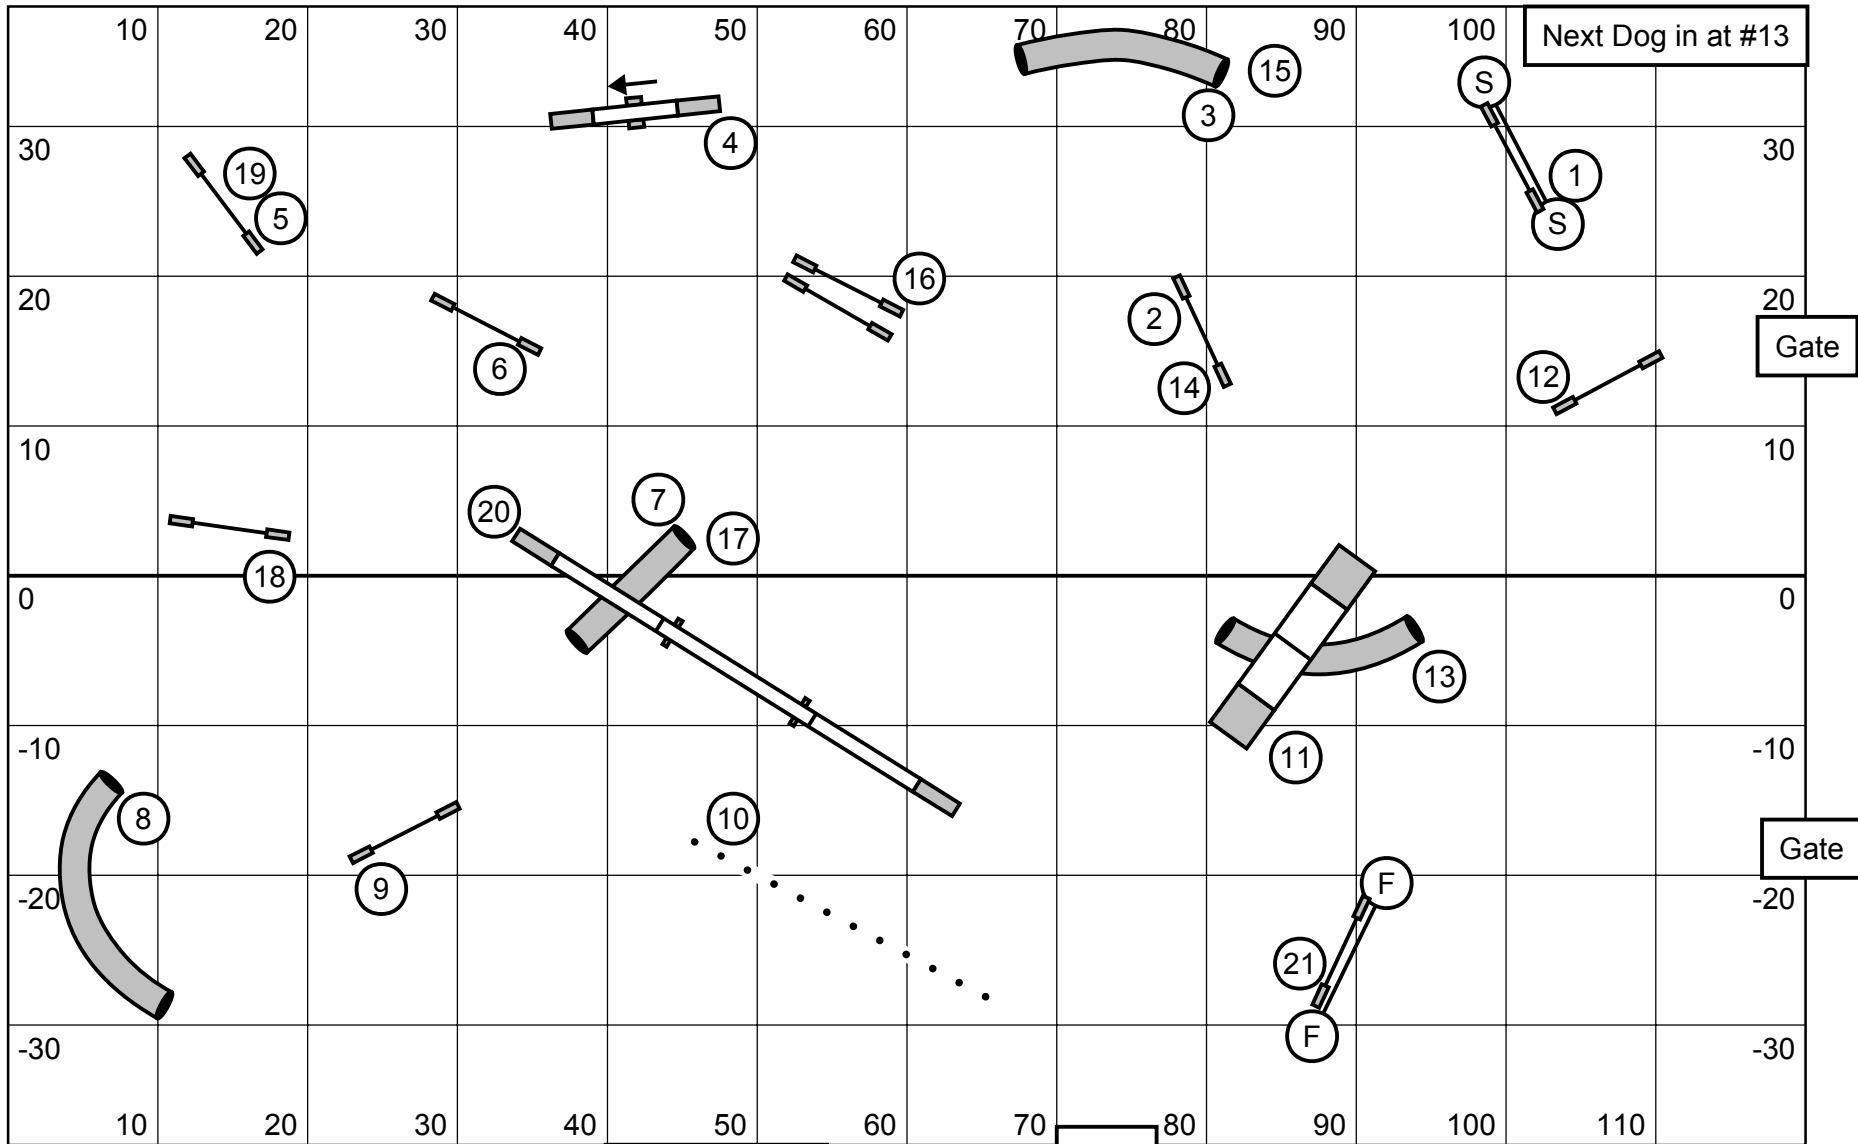

Pentathlon Jumping

course map is an approximation

Timer / Scribe

Gate

2022 Northeast UKI US Classic
 The Agility Facility - Ledyard, CT
 Course Design by: Ashley Anderson
 Saturday May 14, 2022

Pentathlon Agility

course map is an approximation

Timer / Scribe

Gate

2022 Northeast UKI US Classic
 The Agility Facility - Ledyard, CT
 Course Design by: Ashley Anderson
 Saturday May 14, 2022

Master Series Jumping

course map is an approximation

Timer / Scribe

Gate

Next Dog in at #12

2022 Northeast UKI US Classic
 The Agility Facility - Ledyard, CT
 Course Design by: Ashley Anderson
 Saturday May 14, 2022

Master Series Agility

course map is an approximation

Timer / Scribe

Gate

Next Dog in at #16