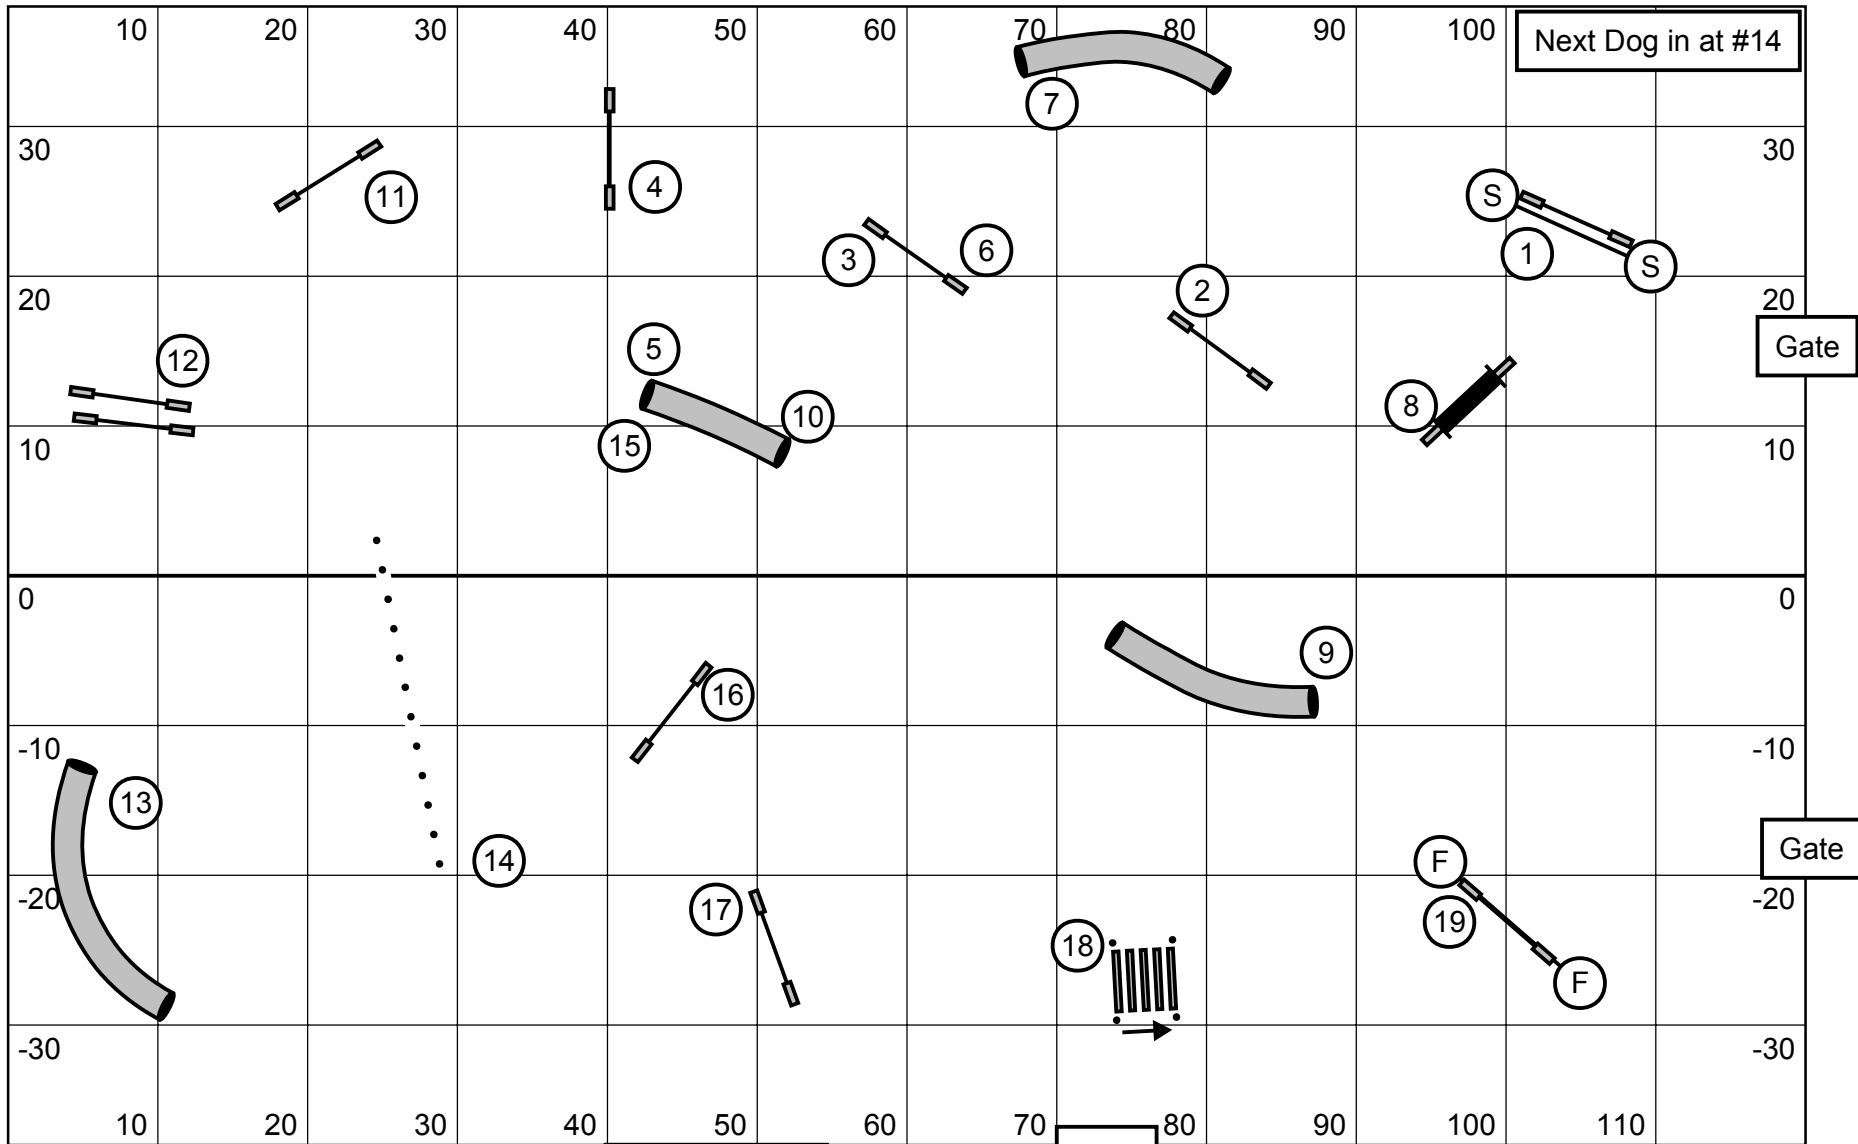

2022 Northeast UKI US Classic
 The Agility Facility - Ledyard, CT
 Course Design by: Ashley Anderson
 Saturday May 14, 2022

Speedstakes Round 1

course map is an approximation

Timer / Scribe

Gate

2022 Northeast UKI US Classic
 The Agility Facility - Ledyard, CT
 Course Design by: Ashley Anderson
 Saturday May 14, 2022

Pentathlon Jumping

course map is an approximation

Timer / Scribe

Gate

2022 Northeast UKI US Classic
 The Agility Facility - Ledyard, CT
 Course Design by: Ashley Anderson
 Saturday May 14, 2022

Pentathlon Agility

course map is an approximation

Timer / Scribe

Gate

2022 Northeast UKI US Classic
 The Agility Facility - Ledyard, CT
 Course Design by: Ashley Anderson
 Saturday May 14, 2022

Master Series Jumping

course map is an approximation

Timer / Scribe

Gate

Next Dog in at #12

2022 Northeast UKI US Classic
 The Agility Facility - Ledyard, CT
 Course Design by: Ashley Anderson
 Saturday May 14, 2022

Master Series Agility

course map is an approximation