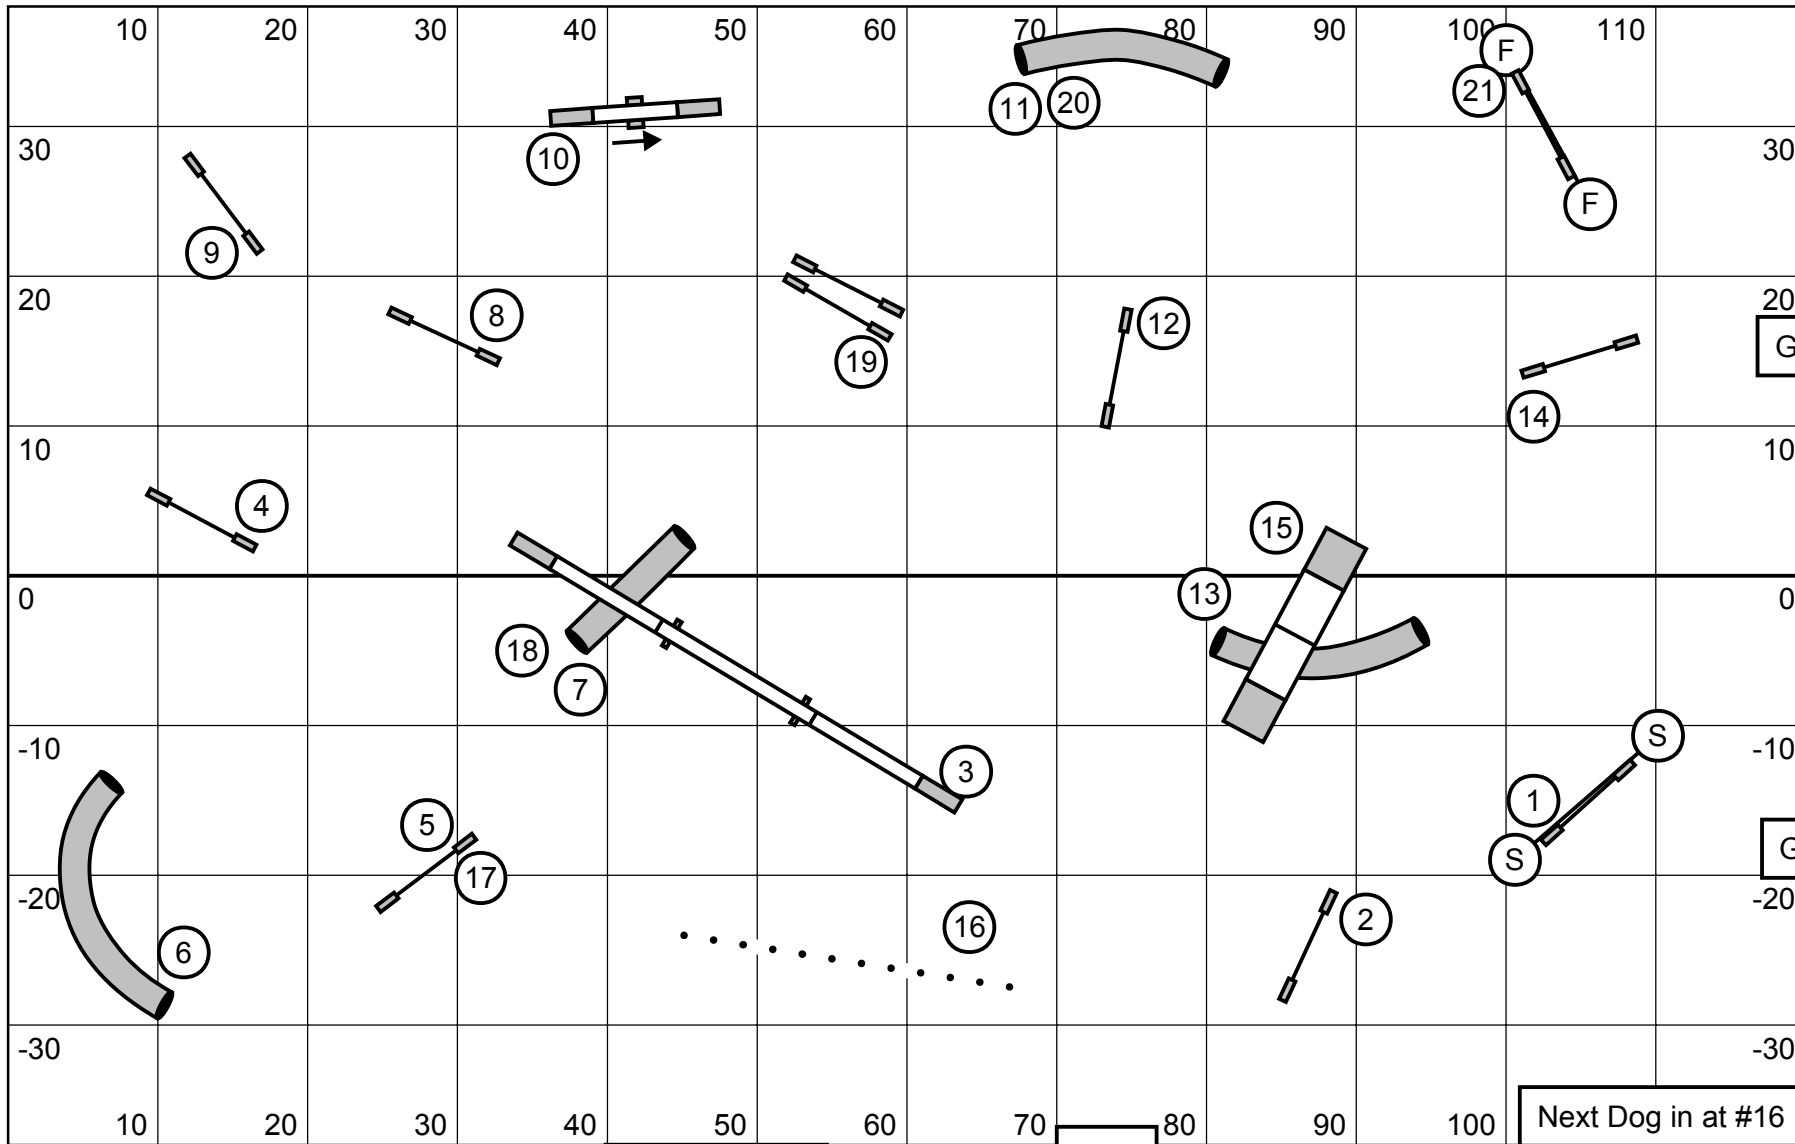

2022 Northeast UKI US Classic
The Agility Facility - Ledyard, CT
Course Design by: Ashley Anderson
Saturday May 14, 2022

Master Series Agility

course map is an approximation

Timer / Scribe

Gate

Next Dog in at #16