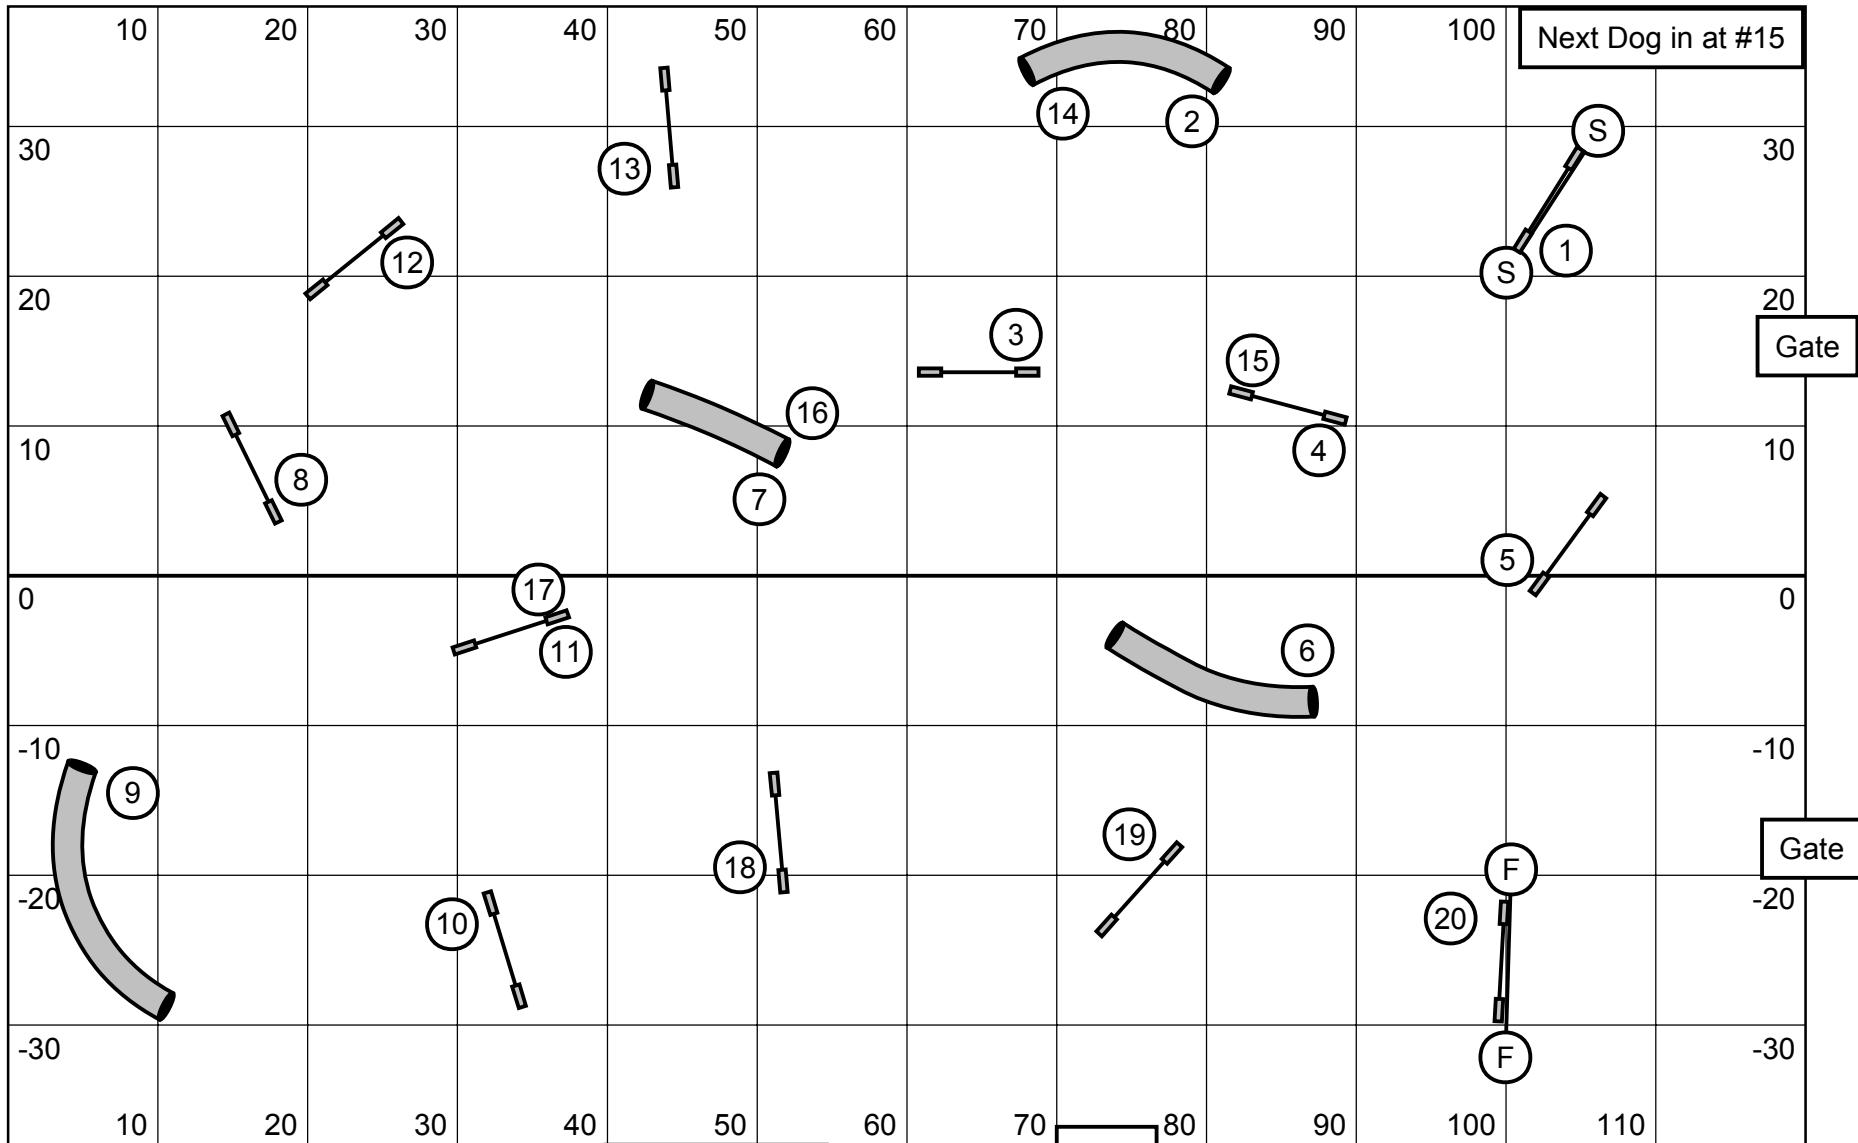

2022 Northeast UKI US Classic
 The Agility Facility - Ledyard, CT
 Course Design by: Ashley Anderson
 Saturday May 14, 2022

Speedstakes Round 1

course map is an approximation

Timer / Scribe

Gate

2022 Northeast UKI US Classic
 The Agility Facility - Ledyard, CT
 Course Design by: Ashley Anderson
 Saturday May 14, 2022

Pentathlon Jumping

course map is an approximation

Timer / Scribe

Gate

2022 Northeast UKI US Classic
 The Agility Facility - Ledyard, CT
 Course Design by: Ashley Anderson
 Saturday May 14, 2022

Pentathlon Agility

course map is an approximation

Timer / Scribe

Gate

2022 Northeast UKI US Classic
 The Agility Facility - Ledyard, CT
 Course Design by: Ashley Anderson
 Saturday May 14, 2022

Master Series Jumping

course map is an approximation

Timer / Scribe

Gate

Next Dog in at #12

2022 Northeast UKI US Classic
 The Agility Facility - Ledyard, CT
 Course Design by: Ashley Anderson
 Saturday May 14, 2022

Master Series Agility

course map is an approximation