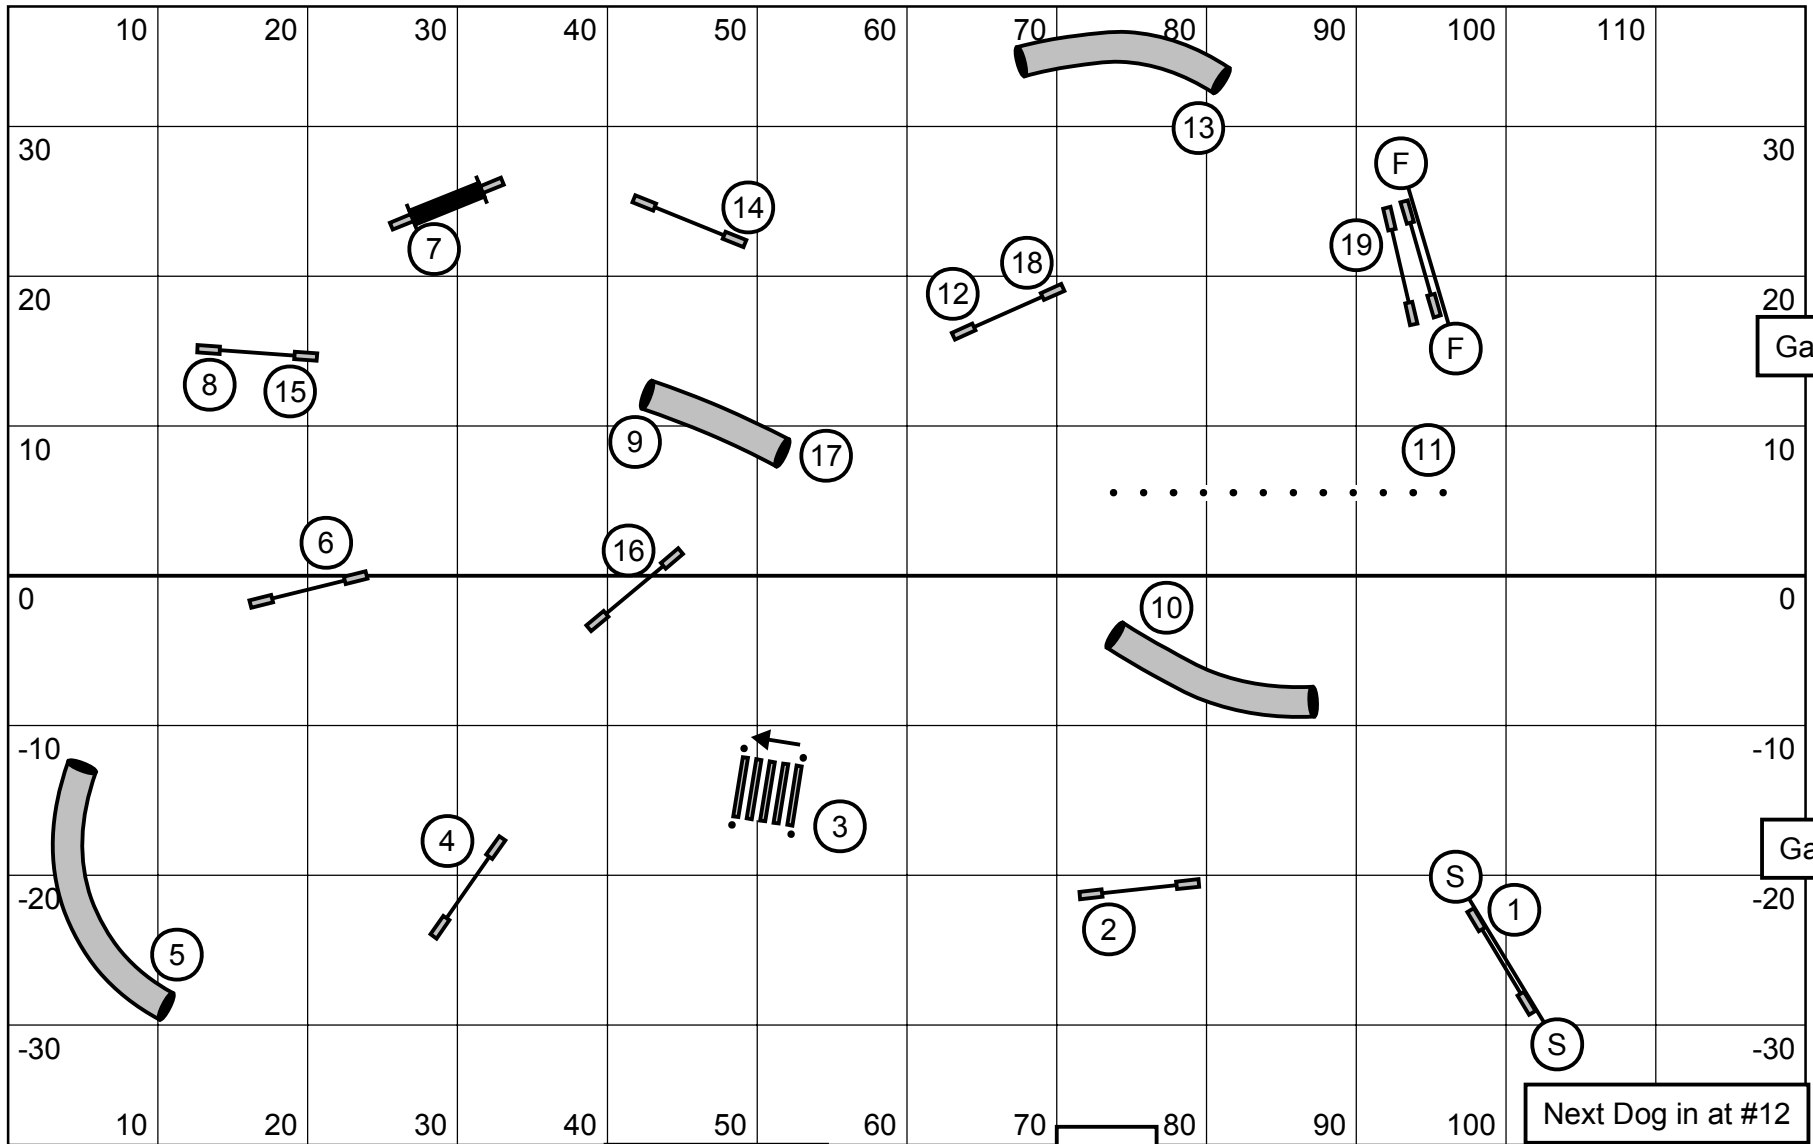

Pentathlon Jumping

course map is an approximation

Timer / Scribe

Gate

2022 Northeast UKI US Classic
 The Agility Facility - Ledyard, CT
 Course Design by: Ashley Anderson
 Saturday May 14, 2022

Pentathlon Agility

course map is an approximation

Timer / Scribe

Gate

2022 Northeast UKI US Classic
 The Agility Facility - Ledyard, CT
 Course Design by: Ashley Anderson
 Saturday May 14, 2022

Master Series Jumping

course map is an approximation